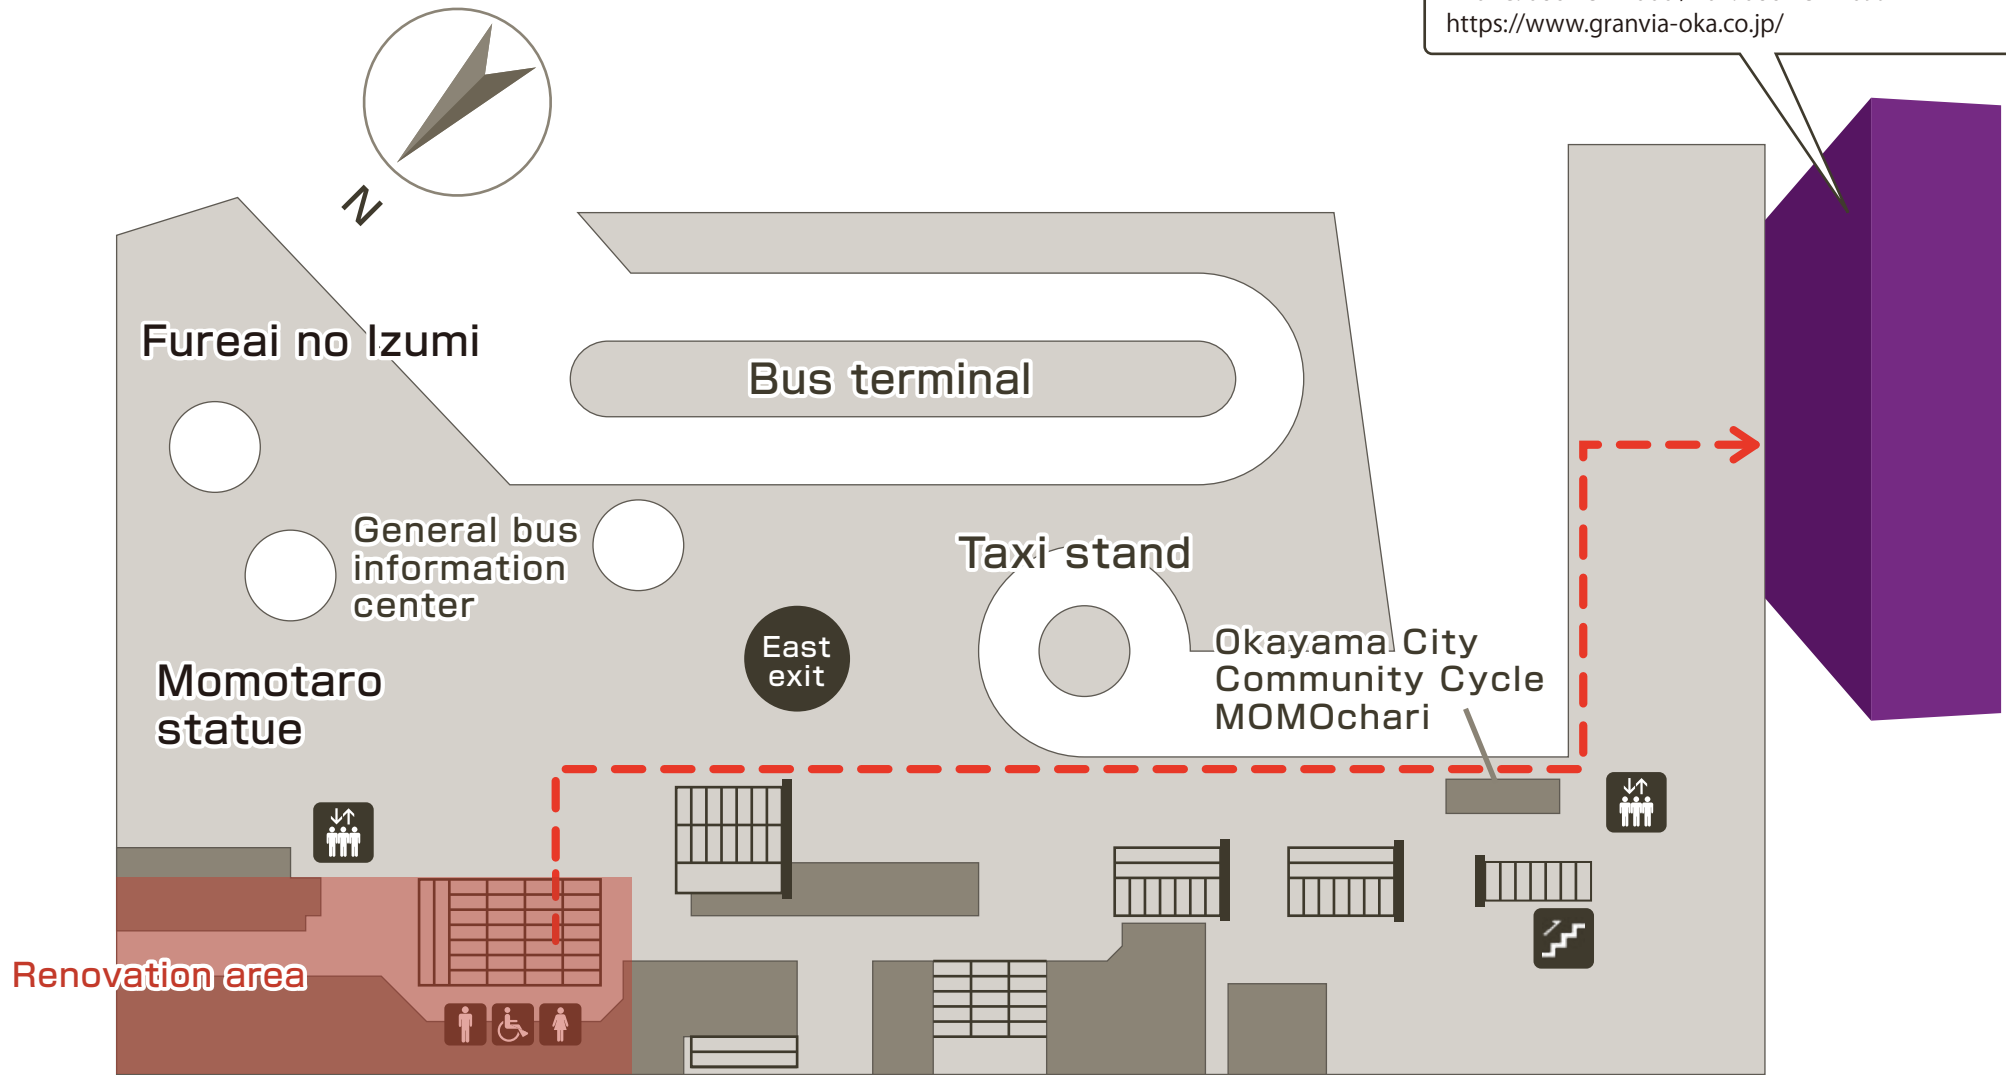

1F (Plaza in front of the east exit at Okayama Station)

 **HOTEL GRANVIA OKAYAMA**
1-5 Ekimoto-machi, Kita-ku, Okayama City Okayama
Phone: 086-234-7000 / Fax: 086-234-7099
<https://www.granvia-oka.co.jp/>

JR Okayama Station

To Osaka

To Hiroshima